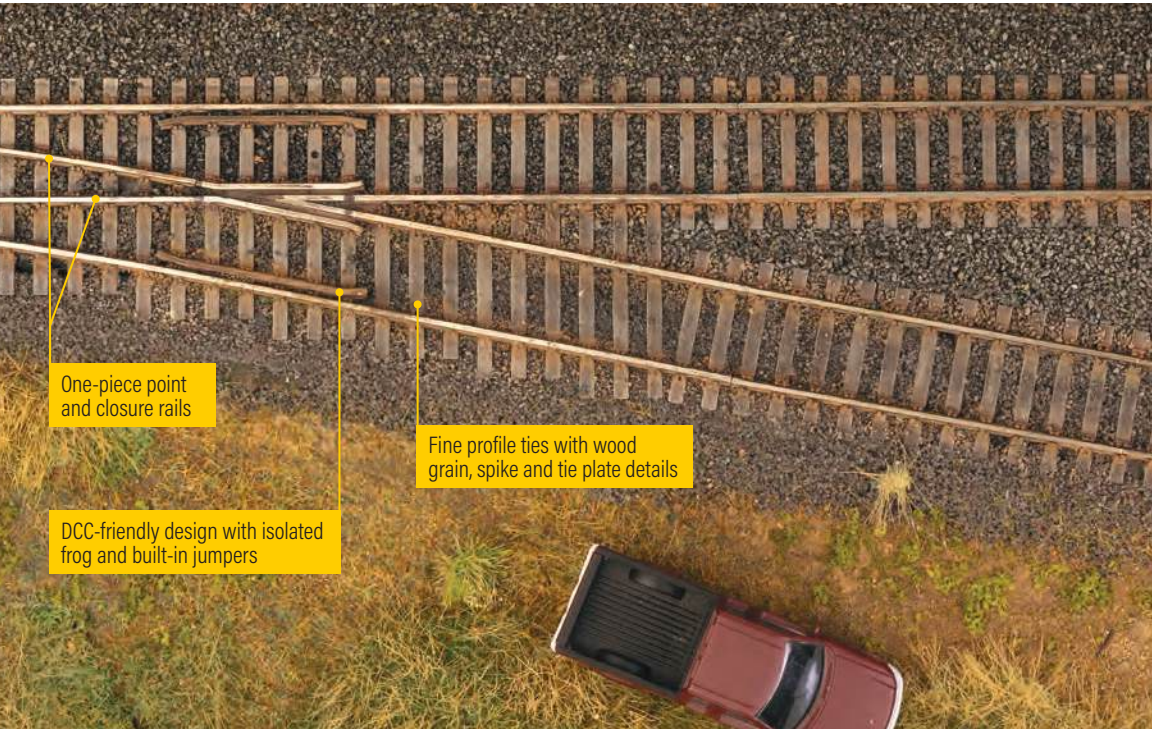

CODE 83

.083" rail height = 132 pound rail

- Typical size rail for most mainlines
- Appropriate for transition era to contemporary layouts
- Most popular rail size used by HO scale modelers

CODE 70

.070" rail height = 100 pound rail

- Features narrow width ties
- Use for secondary routes or sidings
- Perfect for steam era or early diesel layouts