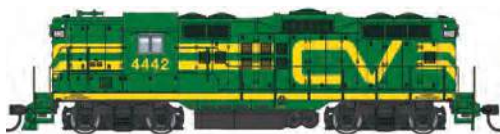

SCALE	ANNOUNCED	EXPECTED DELIVERY
H0	November 2024	Spring 2025

LIMITED QUANTITY
ONE TIME RUN OF THESE ROADNUMBERS
ORDER NOW

Central Vermont

- 910-20491 #4445 ESU Sound & DCC
- 910-20492 #4450 ESU Sound & DCC
- 910-10491 #4442 Standard DC
- 910-10492 #4447 Standard DC