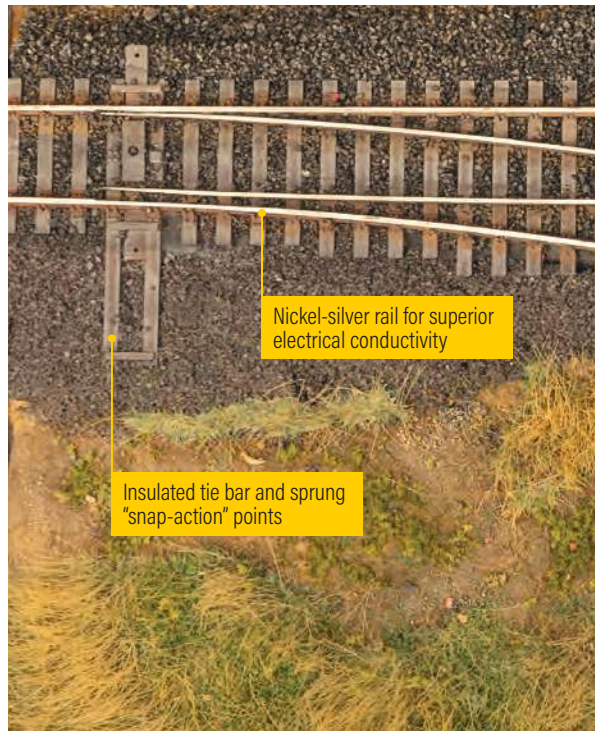

All Waltherstrack flextrack and turnouts feature custom formulated nickel silver rail for exceptional electrical conductivity and reliable performance. Plastic ties have molded wood grain, spike and tie-plate details. Now available in three authentic rail sizes (expressed as pounds per-yard on the prototype), building a realistic HO railroad has never been easier thanks to Waltherstrack!

HO RAIL HEIGHT COMPARISON

CODE 100

.100" rail height = 156 pound rail

- Use for heavy-duty main lines
- Works with older models with deep wheel flanges
- A good choice for hidden and staging tracks

TROUBLE-FREE TURNOUTS

Matching DCC-friendly turnouts are available with all three rail sizes, each with snap-action points, solid rail points for better conductivity, isolated frogs with built-in jumper for powering as desired, current jumpers entering and leaving the frogs and an insulated tie bar.

Easily mixed and matched for maximum realism, all Waltherstrack products feature our custom-formulated nickel silver rail for outstanding electrical performance, and fine-profile "wood" ties with molded spikes, tie plates and wood grain details to build a rock-solid right-of-way for any HO railroad.