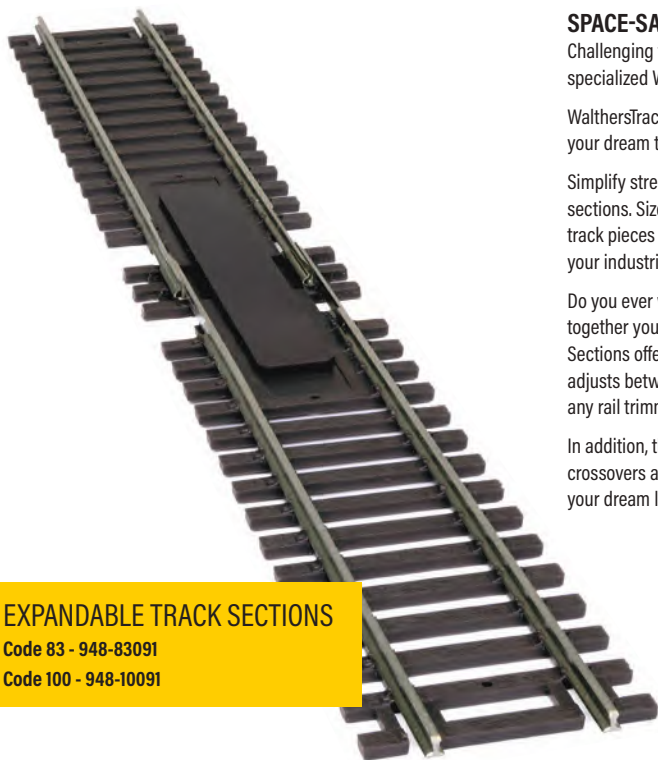

EXPANDABLE TRACK SECTIONS

Code 83 - 948-83091

Code 100 - 948-10091

SPACE-SAVING SOLUTIONS

Challenging track plans are easy to build with layout-ready specialized Waltherstrack and accessories.

Waltherstrack features a full line of time-saving products to bring your dream track plan to life.

Simplify street running with all-new Waltherstrack Street Track sections. Sized to fit the Cornerstone® Street System, these new track pieces make it easier than ever to model rails in pavement for your industrial or urban scenes.

Do you ever wish you had a little extra wiggle room when putting together your modular layout? Waltherstrack Expandable Track Sections offer the perfect solution. The center section of the track adjusts between 8-7/8" and 9-3/8" to allow for a perfect fit without any rail trimming.

In addition, the Waltherstrack lineup includes curved turnouts, crossovers and much more to make it easier than ever to design your dream layout.