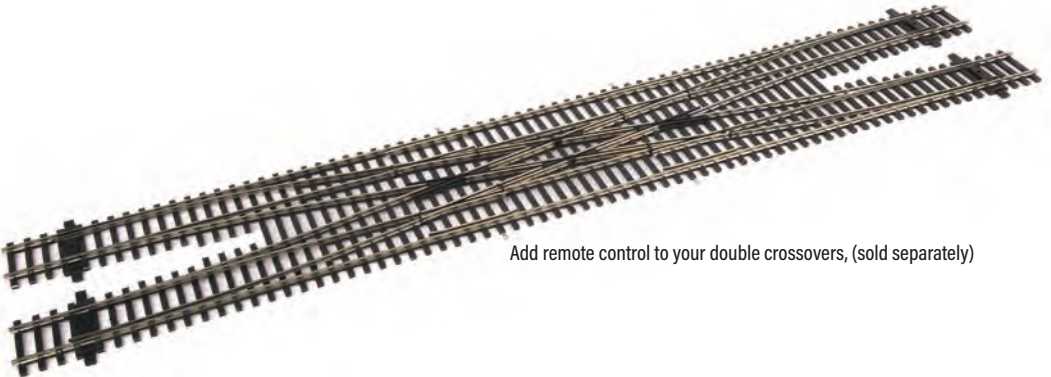

Add remote control to your double crossovers, (sold separately)