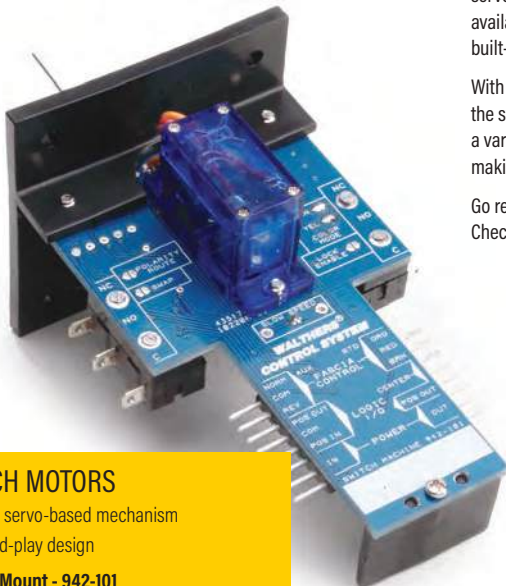

SWITCH MOTORS

- Reliable servo-based mechanism
- Plug-and-play design

Vertical Mount - 942-101

Horizontal Mount - 942-102

SHOP WALTHERS CONTROLS
STARTING ON PAGE 12