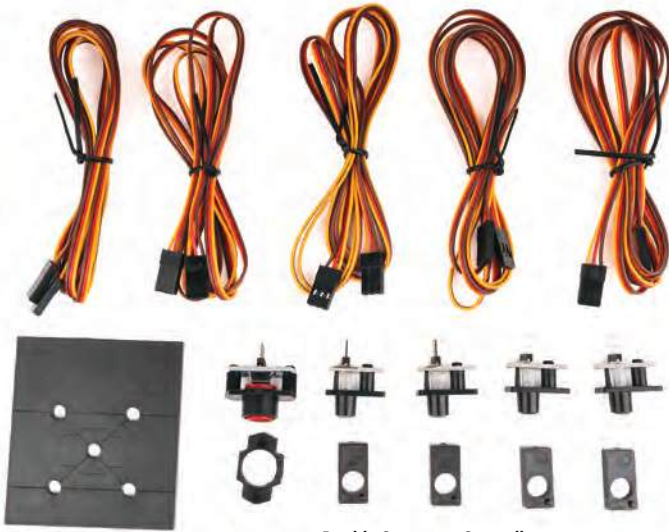

\$29.98 Each

- Easy single-button control of your WaltherTrack® 948-83051 double crossovers (sold separately)
- Plug and play installation simplifies controlling the four required WaltherControls switch machines (not included)
- Set includes: single pushbutton, 4 dual-color (yellow/green) LED indicators (one for each turnout), and extension cables to connect switch machines
- Drilling template and installation and wiring instructions also included