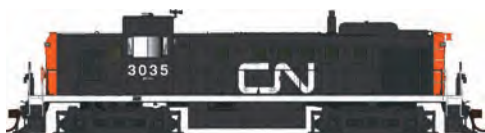

HO Alco RS3 - LokSound & DCC
Bowser.
6-25254 CN #3035 (black, red, white, Large Noodle Logo)
Price: $319.99