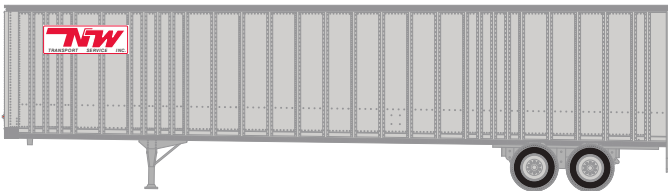

NW Transport

ATH-2556 NW Transport #4835

Era: 1980s+