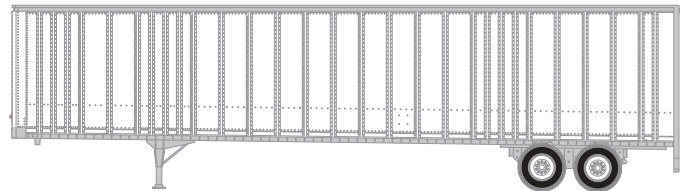

48ft Wedge Trailer

HO

Yellow Freight

ATH-2552 Yellow Freight #292114

Era: 1980s+

Pacific Intermountain Express

ATH-2553 Pacific Intermountain Express #68-1297

Era: 1980s+

Era: 1980s+

Unlettered (White)

ATH-2557 White Unlettered/Unnumbered

Era: 1980s+

MODEL FEATURES:

- Separately-applied mud flaps
- Two or five hole painted wheels
- Rubber tires
- Fully-assembled and ready to use out of the box
- Highly-detailed, injection-molded body
- Painted and printed for realistic decoration