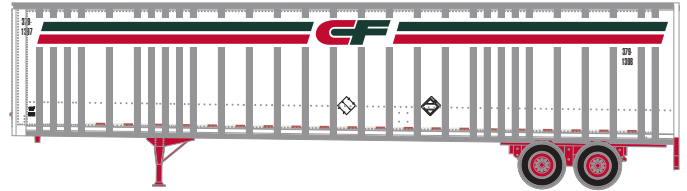

Consolidated Freightways

ATH-2555 Consolidated Freightways #379-1397

Era: 1980s+