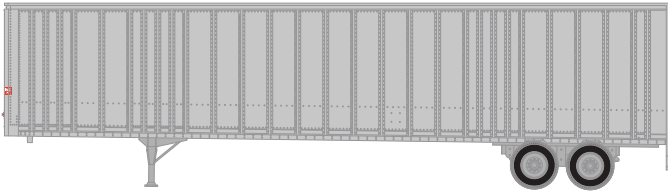

48ft Wedge Trailer

HO

Yellow Freight

ATH-2552 Yellow Freight #292114

Era: 1980s+

Pacific Intermountain Express

ATH-2553 Pacific Intermountain Express #68-1297

Era: 1980s+

Era: 1980s+

Unlettered (White)

ATH-2557 White Unlettered/Unnumbered

Era: 1980s+

MODEL FEATURES:

- Separately-applied mud flaps
- Two or five hole painted wheels
- Rubber tires
- Fully-assembled and ready to use out of the box
- Highly-detailed, injection-molded body
- Painted and printed for realistic decoration